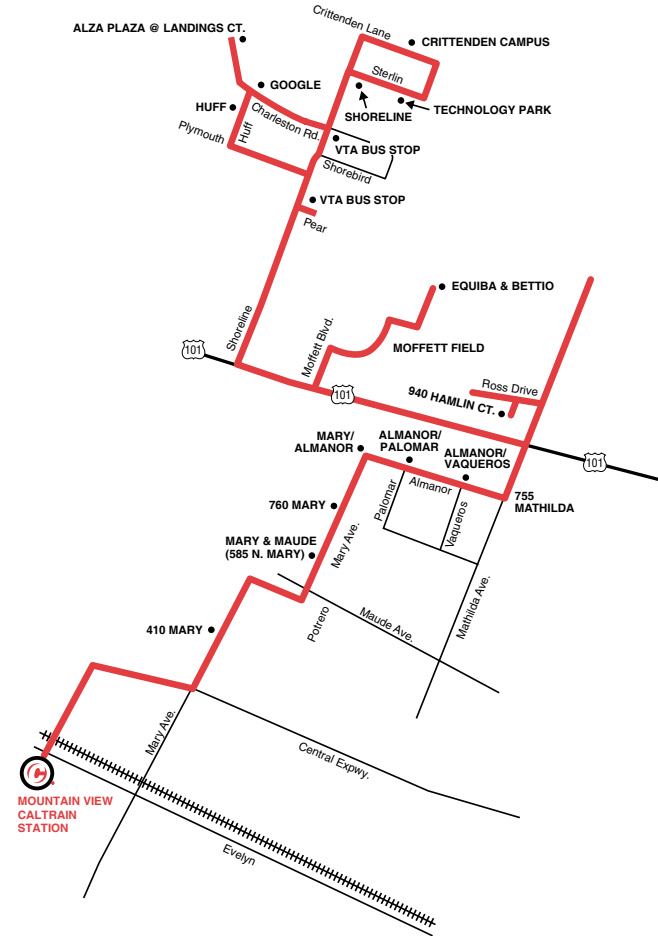

# Caltrain Shuttle

Mountain View Caltrain  
↔ Mary/Moffett

## MARY/MOFFETT AREA CALTRAIN SHUTTLE

This Caltrain shuttle takes you between the Mountain View Caltrain Station and Mary/Moffett area office buildings during commute hours. The shuttle is funded jointly by the Bay Area Air Quality Management District Transportation Fund For Clean Air, Peninsula Corridor Joint Powers Board and the following employer:

# MARY/MOFFETT AREA CALTRAIN SHUTTLE SCHEDULE

TRAIN	<b>TRAIN NO.</b>	<b>158</b>	<b>260</b>	<b>266</b>	<b>276</b>
	Mountain View	4:15	4:37 4:51	5:36	6:36 6:50