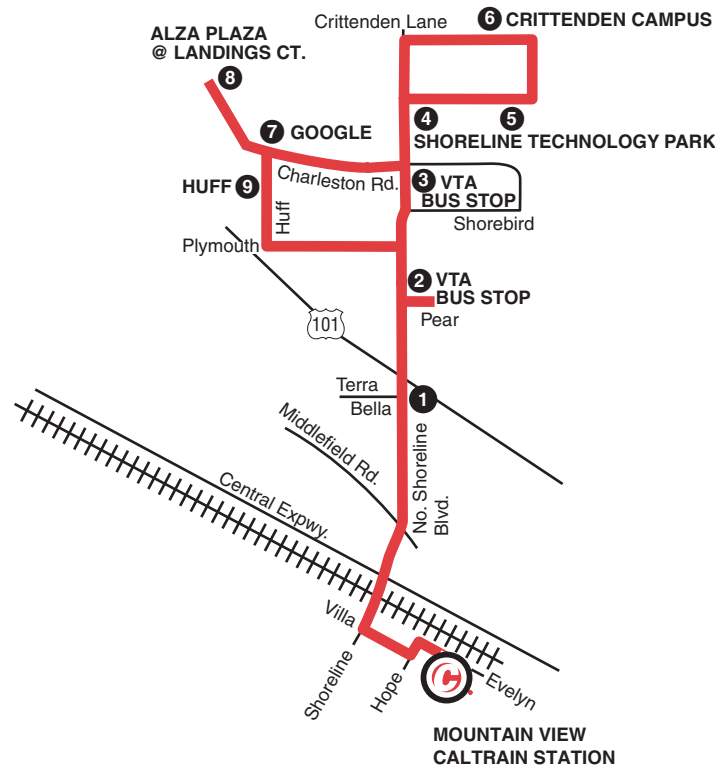

SHORELINE AREA CALTRAIN SHUTTLE

Passengers pay a fare on the train but **ride free** on the Caltrain Shuttle. Caltrain offers Monthly and 10-Ride passes. Caltrain also has a Ticket-by-Mail program.