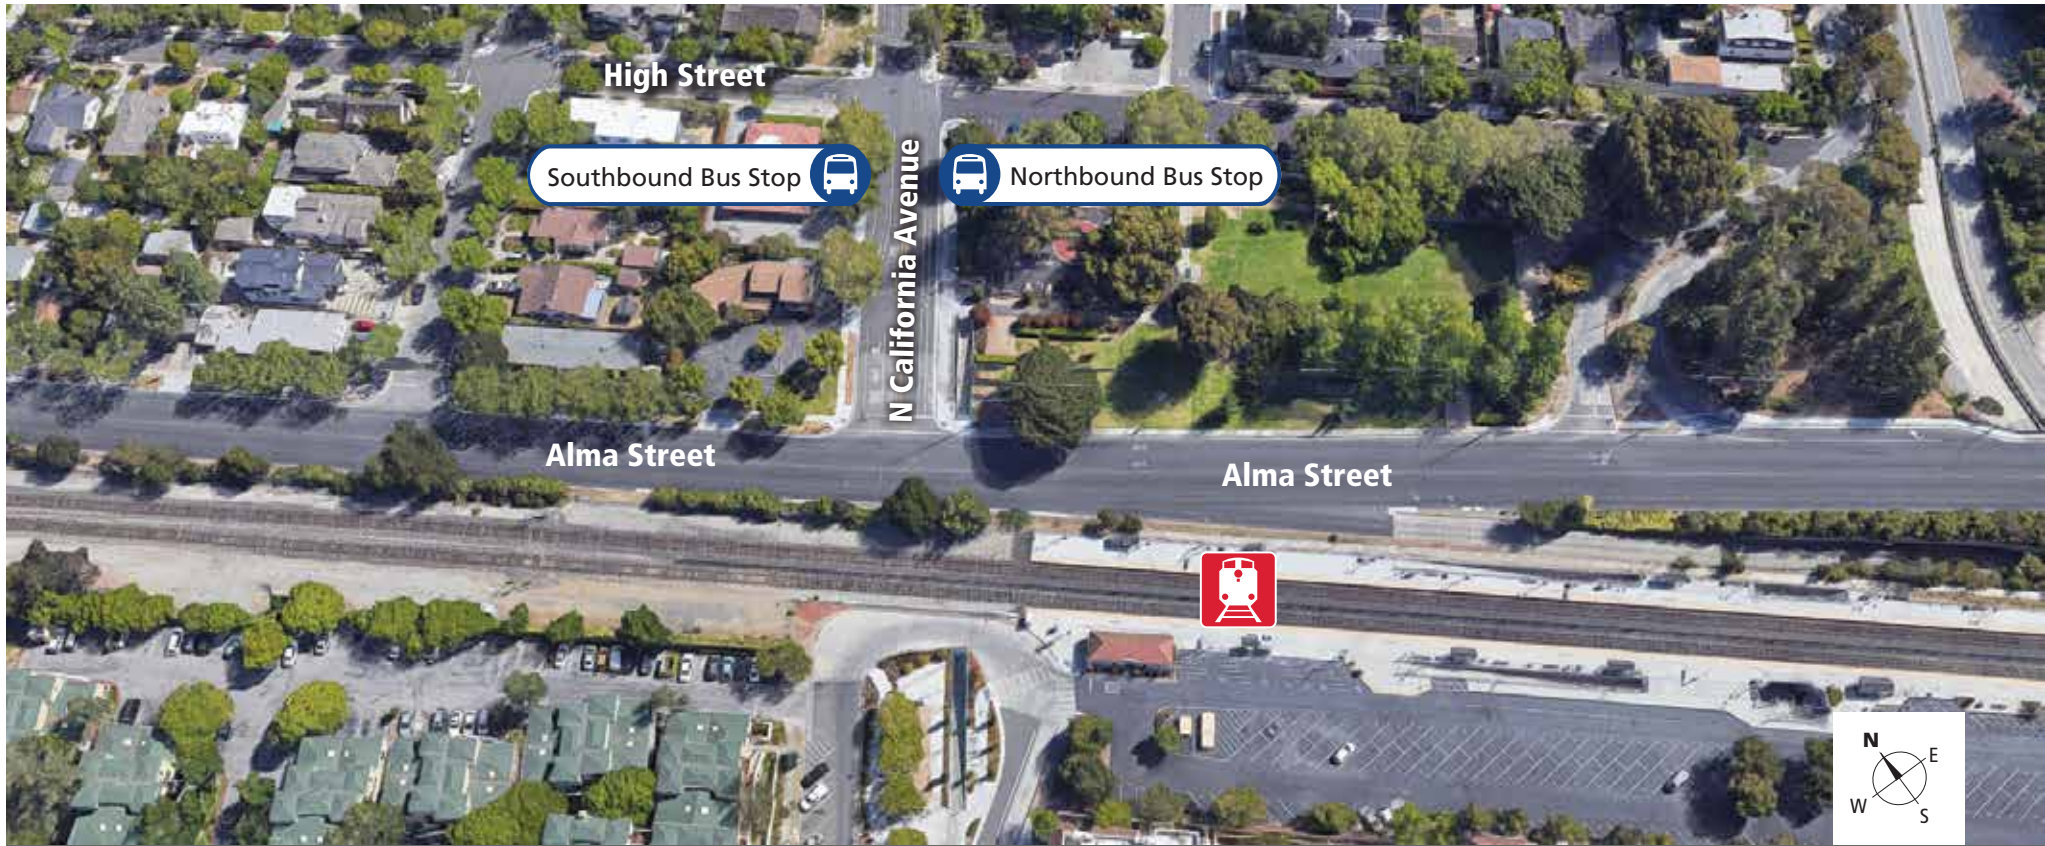

California Ave Caltrain Station Temporary Bus Bridge

Effective: 12/10/22-12/11/22 & 12/17/22-12/18/22

Legend

SamTrans Bus Stop

California Ave Caltrain Station

Southbound buses to Mountain View/San Jose and Northbound buses to Belmont/San Francisco both arrive and depart on N. California Avenue and High Street.