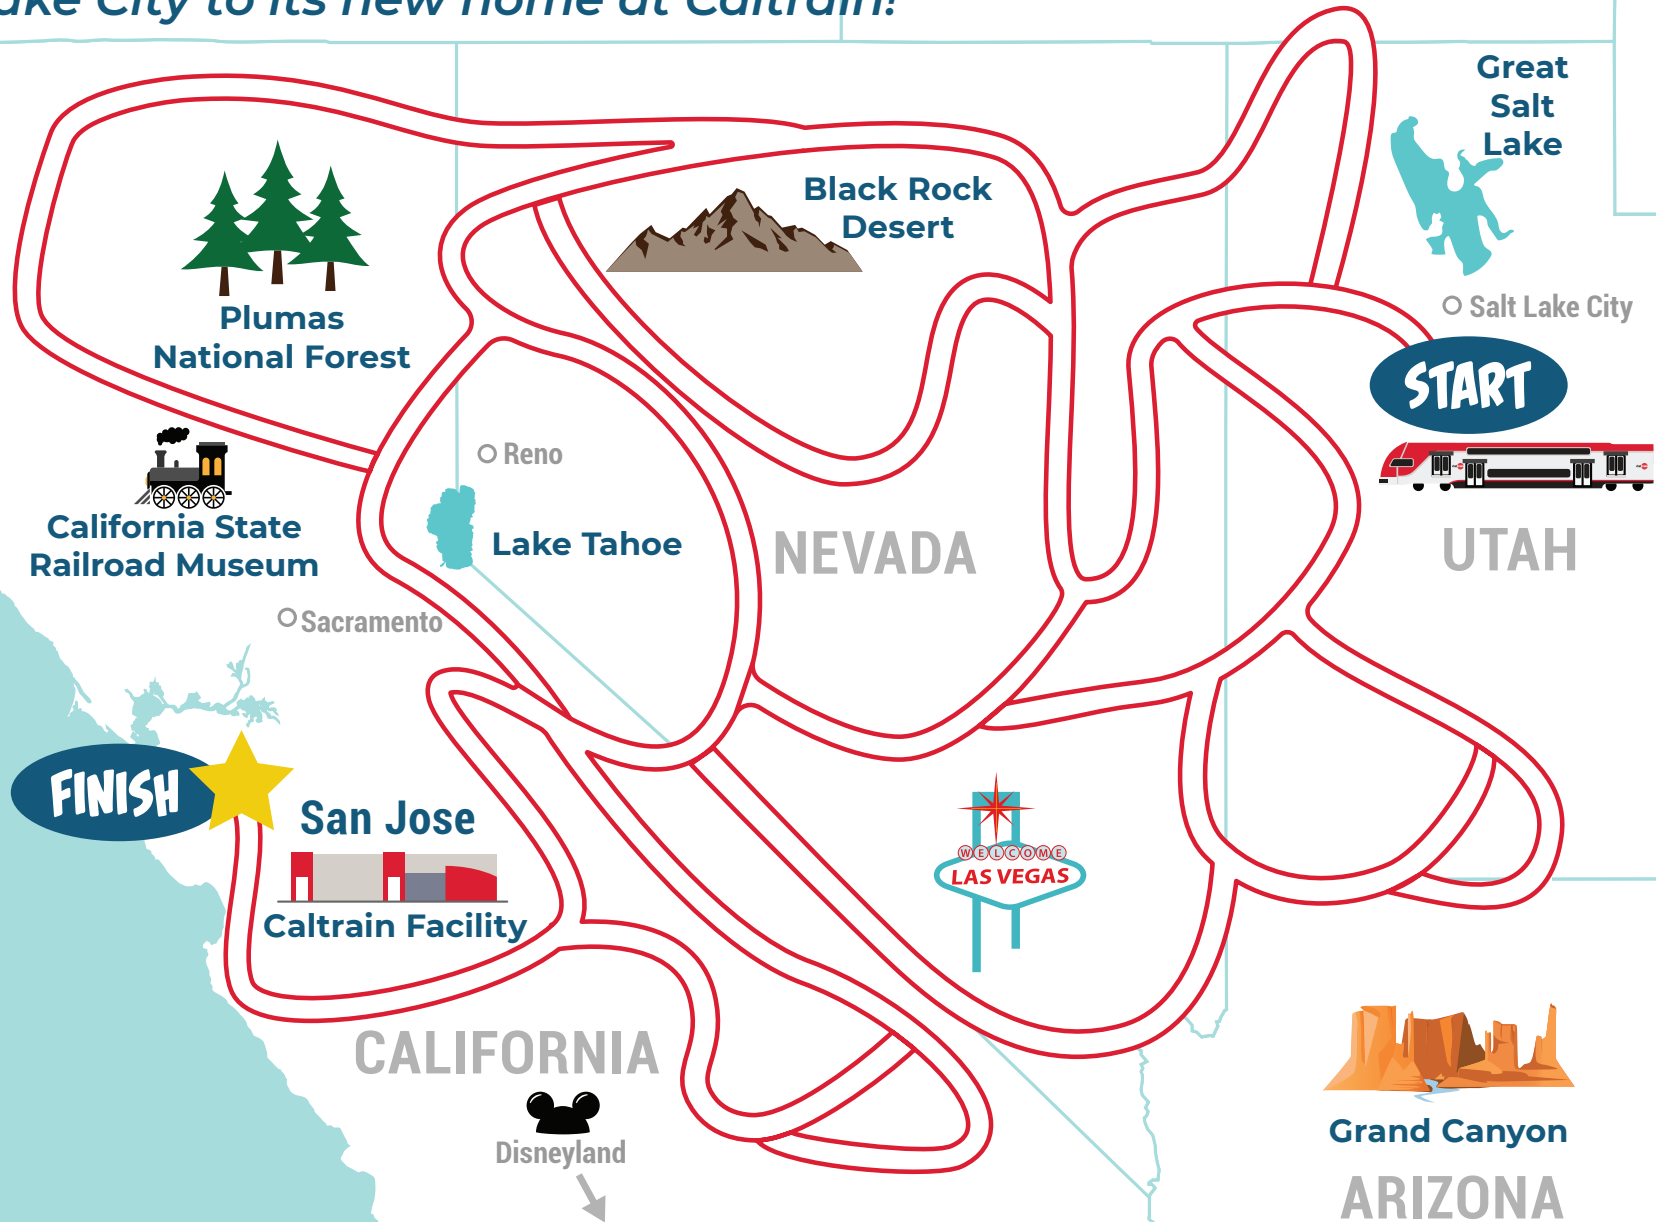

Caltrain. *Electric Train Activity Book*

Electric Train Journey Maze

Help the new electric train make its way from the factory in Salt Lake City to its new home at Caltrain!

Electric Train Matching Game

Welcome aboard Caltrain's first electric train! The state-of-the-art trains offer new and exciting features that will make each train journey more comfortable and fun for the entire family.

Match each image to the word below and look for each item on and near the new trains!

Train Windows

Platform

Baby changing table

Outlet under seats

Overhead electrical wires

More comfy seating

Screens with helpful tips

3 Electrical Wires

Attached to the poles are electric wires that carry electricity to the new trains. Stay aware and stay safe around them — never try to touch them with things like ladders, antennas, balloons, and most importantly, yourself!