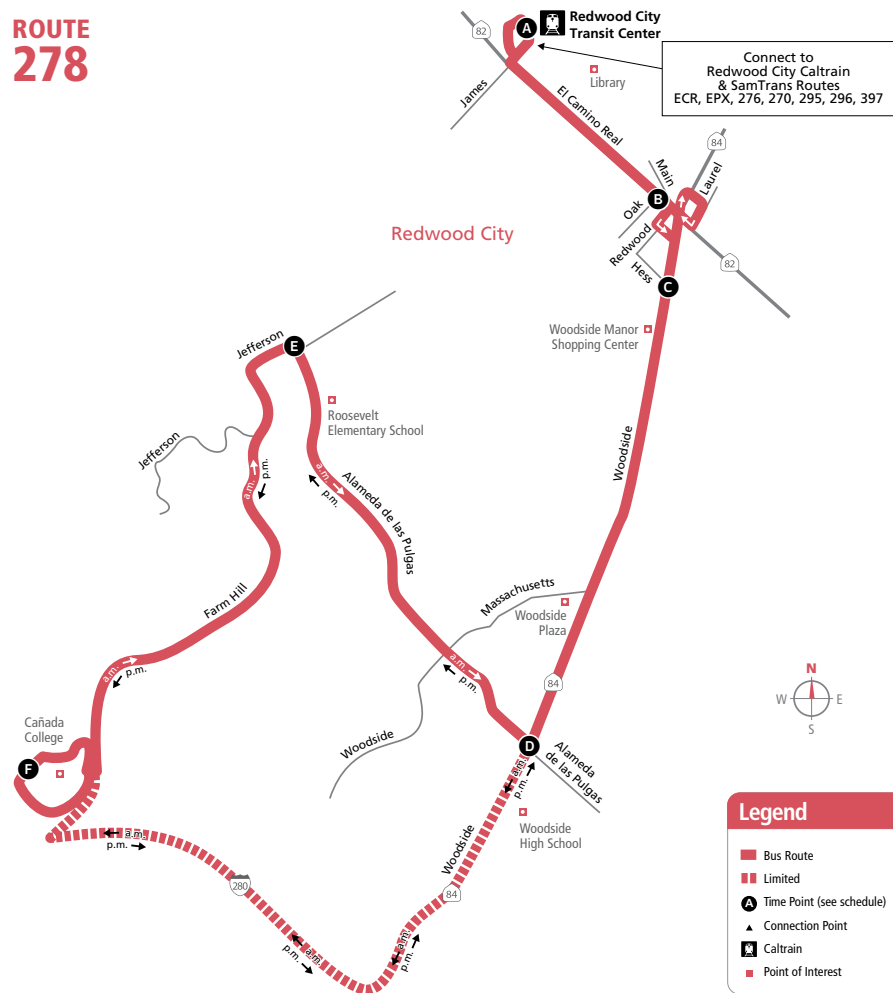

Weekdays to Cañada College

Redwood City Transit Center (A)	El Camino/Oak (B)	Woodside/Alameda (D)	Jefferson/Alameda (E)	Cañada College (F)
6:20	6:24	6:32	—	6:41
6:49	6:53	7:03	—	7:12
7:10	7:15	7:26	—	7:37
7:30	7:36	7:47	—	7:58
7:50	7:57	8:08	—	8:19
8:20	8:28	8:38	—	8:49
8:50	8:56	9:05	—	9:16
9:20	9:25	9:33	—	9:43
9:50	9:55	10:03	—	10:13
10:20	10:25	10:32	—	10:42
10:50	10:55	11:02	—	11:12
11:20	11:25	11:32	—	11:42
11:50	11:55	12:02	—	12:12
12:20	12:25	12:35	12:40	12:50
12:50	12:55	1:05	1:10	1:20
1:20	1:25	1:35	1:41	1:51
1:50	1:55	2:05	2:11	2:21
2:20	2:25	2:36	2:42	2:52
2:40	2:45	2:56	3:02	3:12
3:00	3:05	3:16	3:22	3:32
3:20	3:25	3:36	3:42	3:52
3:50	3:55	4:06	4:12	4:22
4:20	4:25	4:35	4:41	4:51
4:50	4:55	5:05	5:11	5:21
5:20	5:25	5:35	5:41	5:51
5:50	5:55	6:05	6:11	6:21
6:20	6:24	6:34	6:40	6:50
6:50	6:54	7:04	7:10	7:20
7:20	7:24	7:33	7:39	7:49
8:20	8:24	8:33	8:39	8:49
9:20	9:23	9:32	9:38	9:47
10:20	10:23	10:32	10:38	10:47

AM - light type. PM - bold type.
Bus is not considered late until 5 minutes past scheduled time.
Not all stops shown. Please call 1-800-660-4287 for other bus stops.

ROUTE 278

How to Use this Timetable:

Locate the time point (A) on the map prior to where you want to board the bus. Not all bus stops are shown. Find the same time point on the schedule. The departure/arrival times are listed under each time point. Please plan to arrive 5 minutes prior to your departure time. To plan your trip, use this timetable with the SamTrans System Map, which shows where all routes operate. Trip-planning assistance is available by calling SamTrans at 1-800-660-4287.

Weekdays to Redwood City Transit Center

Cañada College (F)	Jefferson/Alameda (E)	Woodside/Alameda (D)	Woodside/Hess (C)	Redwood City Transit Center (A)
6:41	6:47	6:53	7:03	7:09
7:12	7:18	7:24	7:34	7:40
7:37	7:44	7:52	8:03	8:10
7:58	8:05	8:13	8:24	8:31
8:19	8:26	8:34	8:45	8:52
8:49	8:56	9:03	9:13	9:20
9:16	9:23	9:30	9:40	9:47
9:43	9:50	9:57	10:07	10:13
10:16	10:23	10:29	10:39	10:45
10:42	10:49	10:55	11:05	11:11
11:16	11:23	11:29	11:39	11:45
11:42	11:49	11:55	12:05	12:11
12:16	12:23	12:29	12:39	12:45
12:50	—	12:58	1:07	1:13
1:22	—	1:30	1:39	1:45
1:51	—	2:00	2:10	2:17
2:22	—	2:31	2:41	2:49
2:53	—	3:02	3:12	3:21
3:12	—	3:22	3:32	3:41
3:32	—	3:42	3:52	4:01
3:52	—	4:02	4:12	4:21
4:22	—	4:32	4:41	4:51
4:51	—	5:01	5:10	5:20
5:21	—	5:31	5:40	5:50
5:51	—	6:00	6:08	6:17
6:21	—	6:30	6:38	6:46
6:50	—	6:59	7:06	7:13
7:20	—	7:29	7:36	7:42
7:49	—	7:57	8:04	8:10
8:49	—	8:57	9:03	9:09
9:47	—	9:54	10:00	10:05
10:47	—	10:54	11:00	11:05

AM - light type. PM - bold type.
Bus is not considered late until 5 minutes past scheduled time.
Not all stops shown. Please call 1-800-660-4287 for other bus stops.