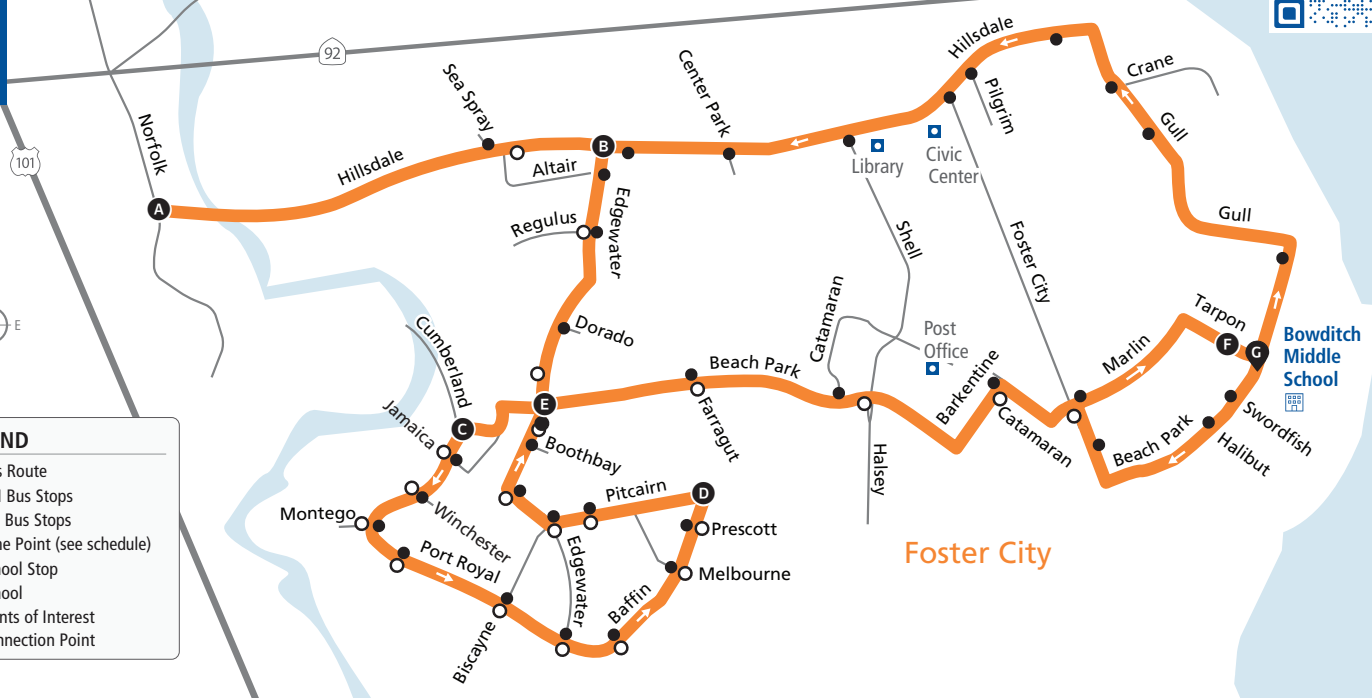

LEGEND

- Bus Route
- AM Bus Stops
- PM Bus Stops
- A Time Point (see schedule)
- S School Stop
- S School
- Points of Interest
- ▲ Connection Point

AM to Bowditch Middle School

Bus Stops	Weekdays
A Hillsdale/Norfolk	7:34a
Hillsdale/Altair	
B Edgewater/Hillsdale	7:36a
Edgewater/Regulus	
Edgewater/Beach Park	
C Port Royal/Cumberland	7:39a
Port Royal/Jamaica	
Port Royal/Winchester	
Port Royal/Montego	
46 Port Royal	
Port Royal/Biscayne	
Port Royal/Edgewater	
Baffin/Edgewater	

Bus Stops	Weekdays
Baffin/Melbourne	
Baffin/Prescott	
D Pitcairn/Santa Rosa-Baffin	7:46a
Pitcairn/Santa Catalina	
Pitcairn/Edgewater	
Edgewater/Monterey	
Edgewater/Port Royal	
E Beach Park/Edgewater	7:57a
Beach Park/Farragut	
Beach Park/Halsey	
Barkentine/Catamaran	
Marlin/Foster City	
F Tarpon/Beach Park	8:05a

Bus Fares	Cash	Clipper*	Day Pass	Monthly Pass	Cash	Clipper*	Day Pass	Monthly Pass	
Youth (Age 18 & younger)	\$1.10	\$1.00	\$2.00	\$27.00	Adult (Age 19 through 64)	\$2.25	\$2.05	\$4.50	\$65.60

*Free 2-hour transfers between local SamTrans routes on Clipper or SamTrans Mobile App. Tickets available on SamTrans Mobile.